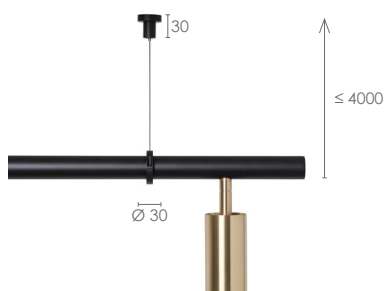

*Long John 4 spots,
black-brass,
brown leather*

Long John 4 spots

Long John 5 spots

Long John 6 spots

Long John 7 spots

Long John Suspensions

Black Leather

Brown Leather

Nature Leather

Bracket Steel

Bracket Brass

Bracket Bronzecoloured

Wire Black Fittings

Wire Brass Fittings

Wire Bronzecoloured Fittings

Wire Steel Fittings