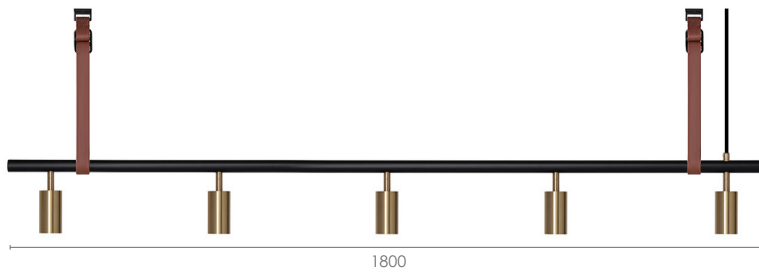

Long John

Colour combinations

Long John
black

Long John
black/brass

Long John
brass

Long John
brown/brass

Long John
black/bronzecolour

Long John
black/steel

Long John
steel

Long John
white/steel

Leather suspensions

Long John
black leather

Long John
brown leather

Long John
nature leather

Spots/length

Long John 3 spots

*Long John 4 spots,
black-brass,
brown leather*

Long John 4 spots

Long John 5 spots

Long John 6 spots

Long John 7 spots

Long John Suspensions

Black Leather

Brown Leather