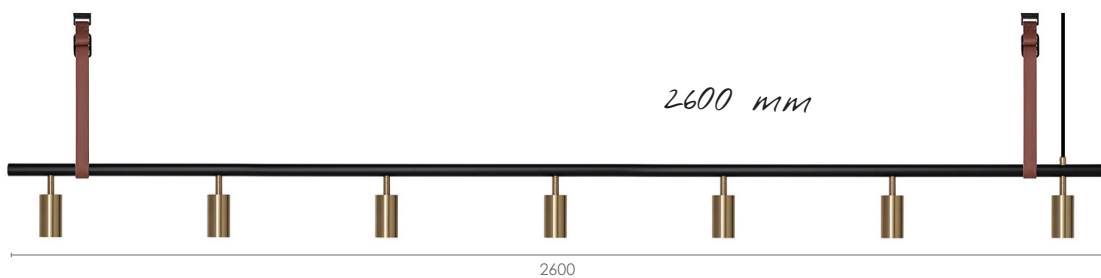

*Long John 4 spots,
black-brass,
brown leather*

Long John 4 spots

Long John 5 spots

Long John 6 spots

Long John 7 spots

Long John Suspensions

Black Leather

Brown Leather

Nature Leather

Bracket Steel

Bracket Brass

Bracket Bronzecoloured

Wire Black Fittings

Wire Brass Fittings

Wire Bronzecoloured Fittings

Wire Steel Fittings