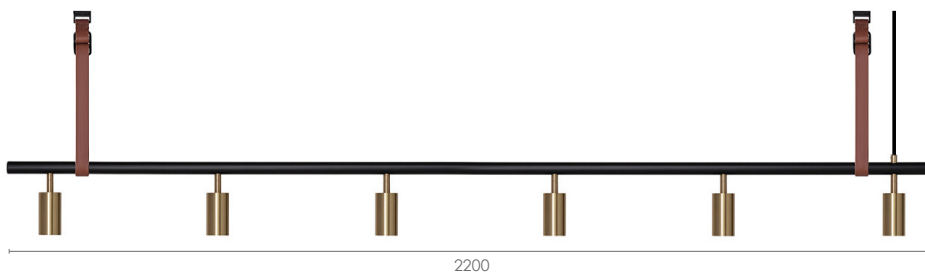

Long John

Colour combinations

Long John
black

Long John
black/brass

Long John
brass

Long John
brown/brass

Long John
black/bronzecolour

Long John
black/steel

Long John
steel

Long John
white/steel

Leather suspensions

Long John
black leather

Long John
brown leather

Long John
nature leather

Spots/length

Long John 3 spots

*Long John 4 spots,
black-brass,
brown leather*

Long John 4 spots

Long John 5 spots

Long John 6 spots

Long John 7 spots

Long John Suspensions

Black Leather

Brown Leather