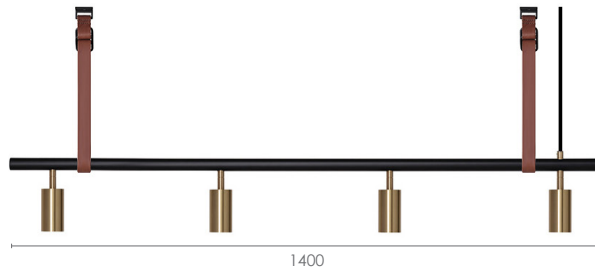

Long John

Colour combinations

Long John
black

Long John
black/brass

Long John
brass

Long John
brown/brass

Long John
black/bronzecolour

Long John
black/steel

Long John
steel

Long John
white/steel

Leather suspensions

Long John
black leather

Long John
brown leather

Long John
nature leather

Spots/length

Long John 3 spots

*Long John 4 spots,
black-brass,
brown leather*

Long John 4 spots

Long John 5 spots

Long John 6 spots

Long John 7 spots

Long John Suspensions

Black Leather

Brown Leather