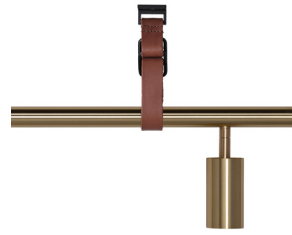

Long John

Colour combinations

Long John
black

Long John
black/brass

Long John
brass

Long John
brown/brass

Long John
black/bronzecolour

Long John
black/steel

Long John
steel

Long John
white/steel

Leather suspensions

Long John
black leather

Long John
brown leather

Long John
nature leather

Spots/length

Long John 3 spots

*Long John 4 spots,
black-brass,
brown leather*

Long John 4 spots

Long John 5 spots

Long John 6 spots

Long John 7 spots

Long John Suspensions

Black Leather

Brown Leather

Nature Leather

Bracket Steel

Bracket Brass

Bracket Bronzecoloured

Wire Black Fittings

Wire Brass Fittings

Wire Bronzecoloured Fittings

Wire Steel Fittings